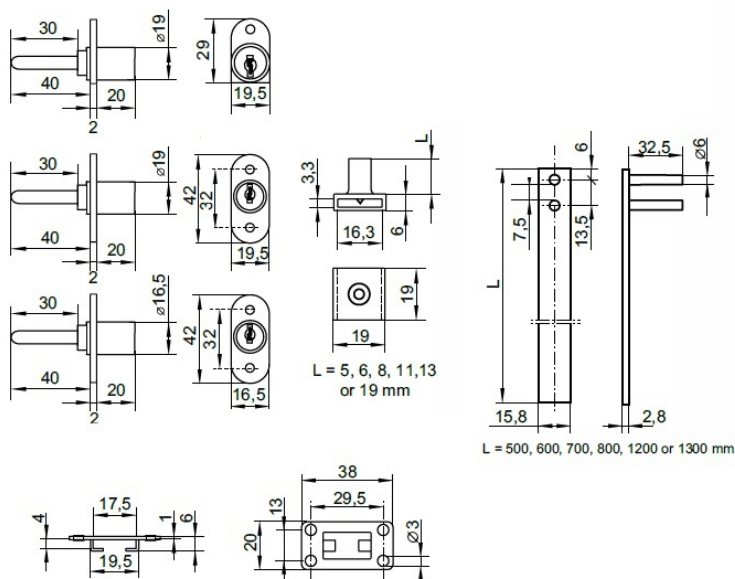

PRODUCT SHEET

Description:

Cent. Lock 1018/600mm, $\varnothing 19 \times 20$ mm, NPL, HCK SISO, KA D20, 8mm Pegs, Complete W/1x600mm Locking Bar, 2 x Metal Bar Guides &, 3x8mm Adjustable Pegs, 40mm Tail

Item number:

14.03.105-9

Units	Box	Carton	HS Code	Barcode
Pcs.	24	120	8301300000	
				5704866034722

SISO A/S

Mileparken 11
DK-2740 Skovlunde
Denmark
VAT: DK 24786013

Phone +45 45 830 900

www.siso.dk
siso@siso.dk